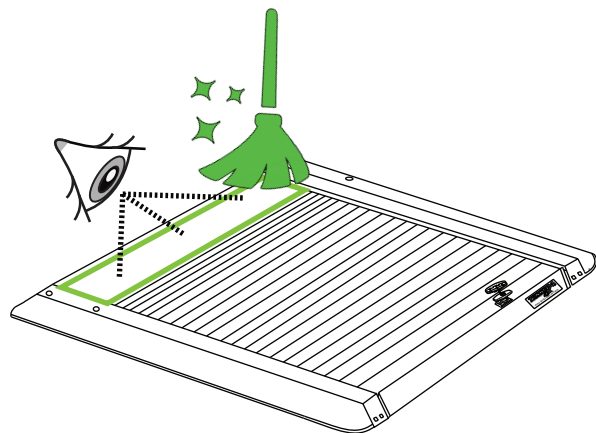

WURTH 0890 222