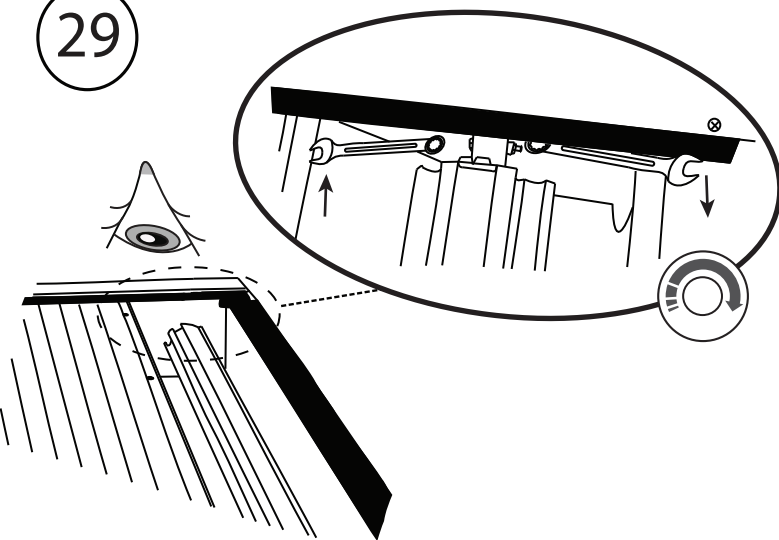

22

23

24

25

26

27

28

29

30

Aluminum Roller Lid-Shutter (SOT-ROLL Series by Tessera4x4)

Customer Service: +30 (210) 5541161, +30 (210) 5541154 (08:00 - 16:00 EET)

Fax: +30 (210) 5541443

Support department: info@gianso.gr

Website: www.accessories-4x4.com