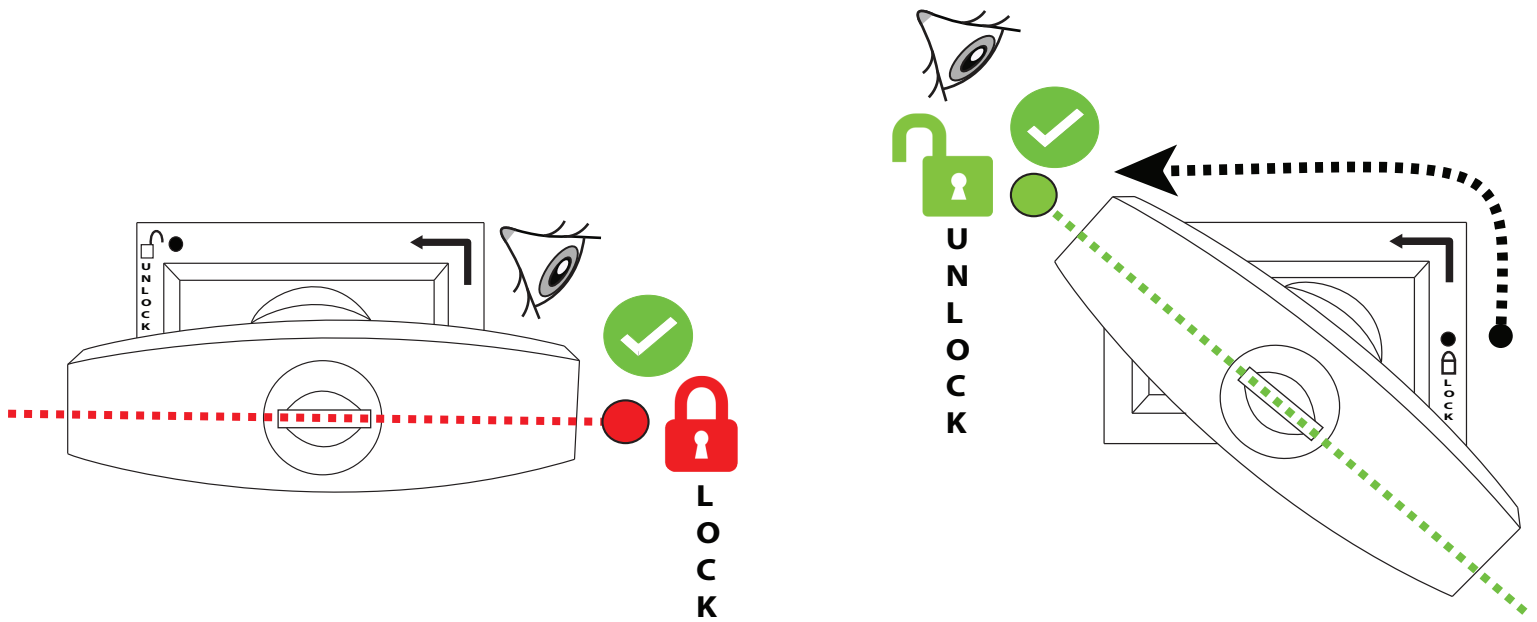

WURTH 0890 222