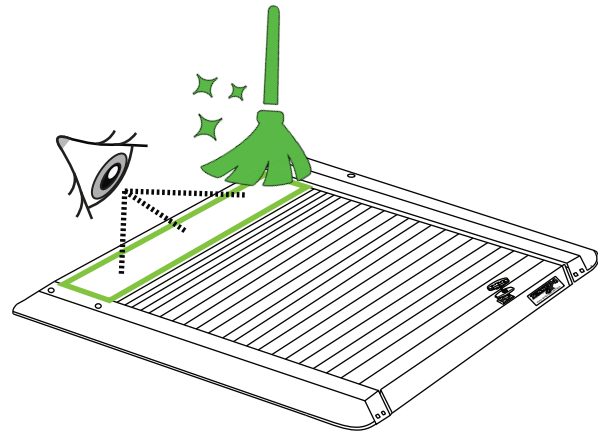

WURTH 0890 222