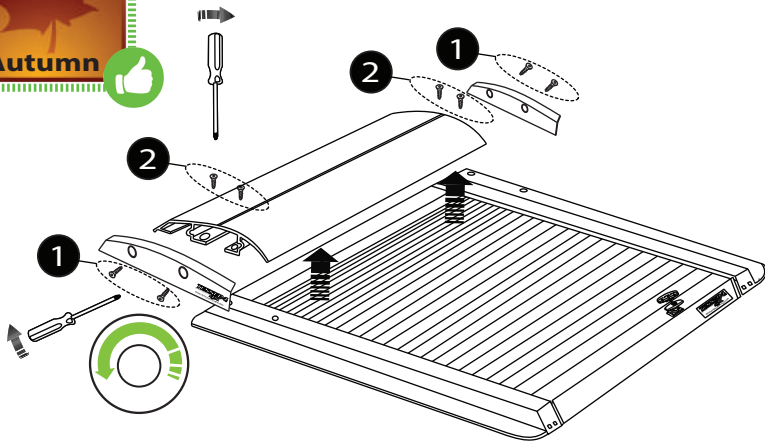

WURTH 0890 222