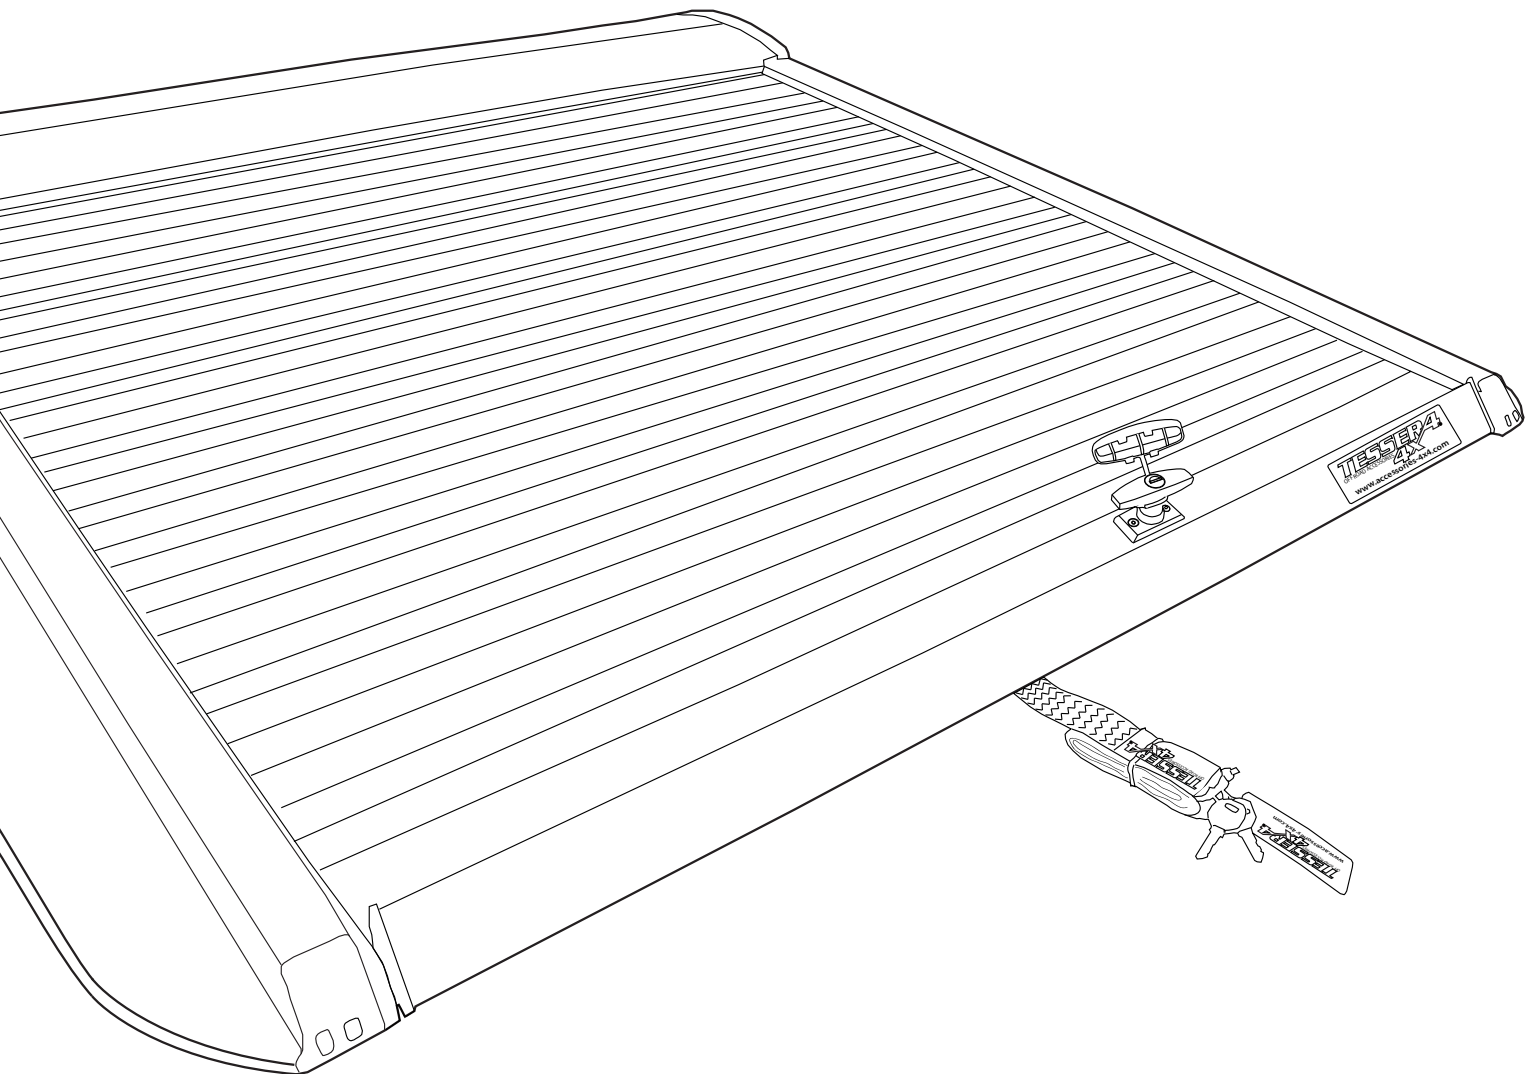

20

21

22

23

Aluminum Roller Lid-Shutter (SOT-ROLL Series by Tessera4x4)

Customer Service: +30 (210) 5541161, +30 (210) 5541154 (08:00 - 16:00 EET)

Fax: +30 (210) 5541443

Support department: info@gianso.gr