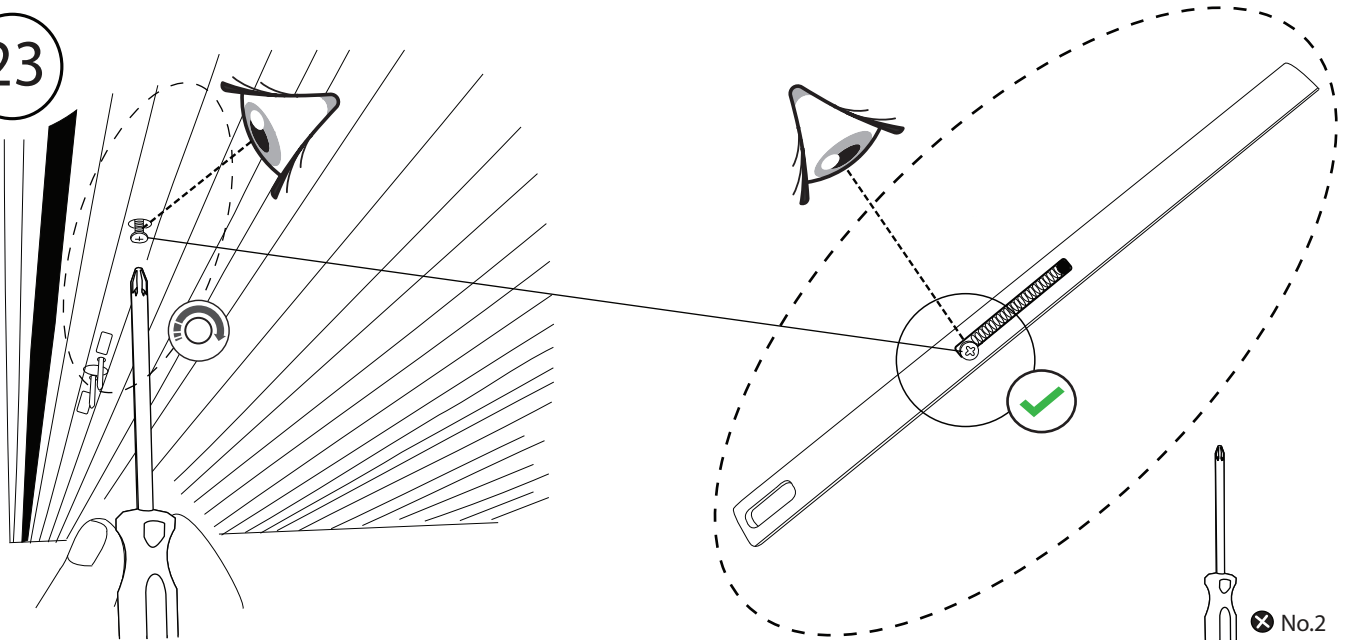

20

21

22

23

Aluminum Roller Lid-Shutter (SOT-ROLL Series by Tessera4x4)

Customer Service: +30 (210) 5541161, +30 (210) 5541154 (08:00 - 16:00 EET)

Fax: +30 (210) 5541443

Support department: info@gianso.gr