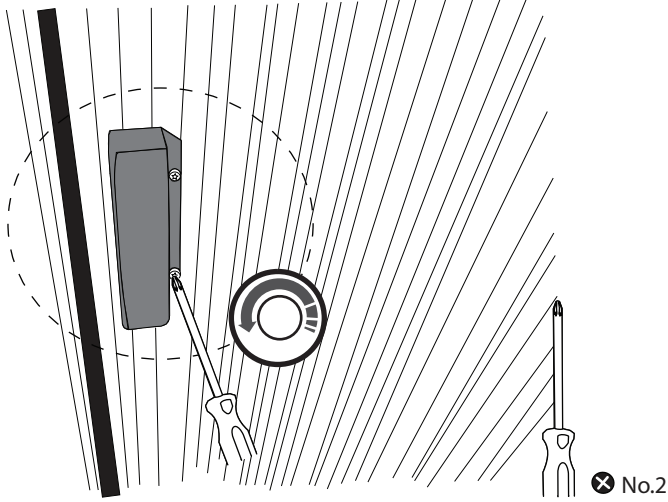

1

2

3

4

5

6

Aluminum Roller Lid-Shutter (SOT-ROLL Series by Tessera4x4)

Customer Service: +30 (210) 5541161, +30 (210) 5541154 (08:00 - 16:00 EET)