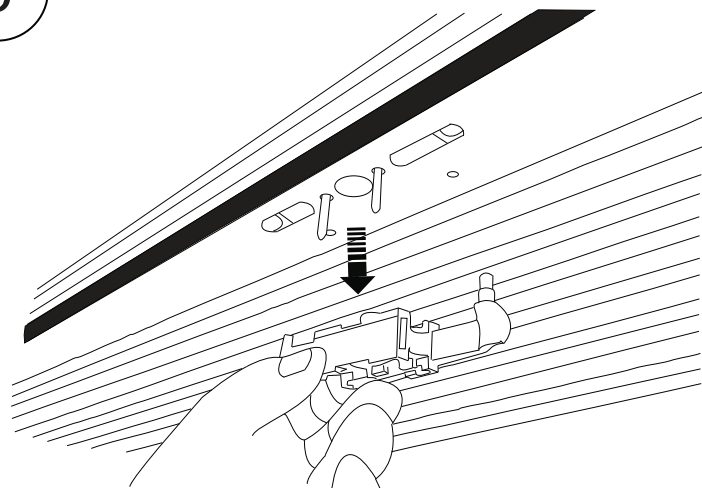

1

2

3

4

5

6

Aluminum Roller Lid-Shutter (SOT-ROLL Series by Tessera4x4)

Customer Service: +30 (210) 5541161, +30 (210) 5541154 (08:00 - 16:00 EET)