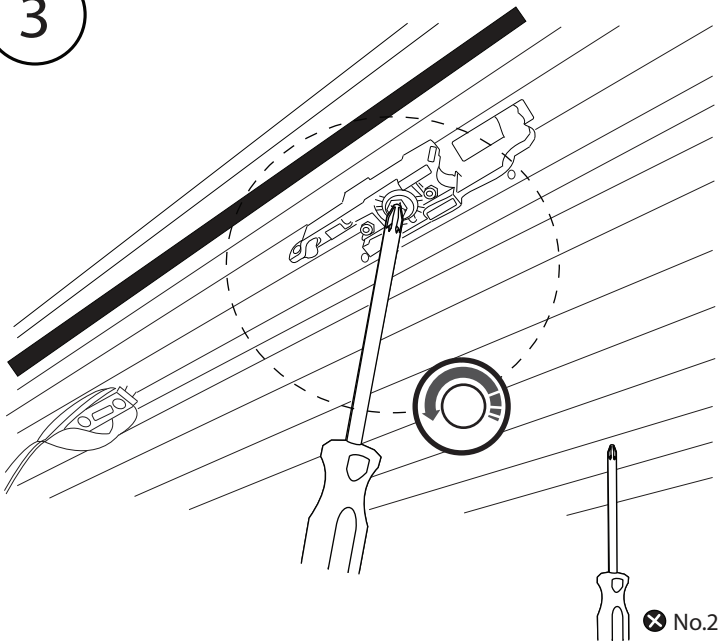

1

2

3

4

5

6

Aluminum Roller Lid-Shutter (SOT-ROLL Series by Tessera4x4)

Customer Service: +30 (210) 5541161, +30 (210) 5541154 (08:00 - 16:00 EET)