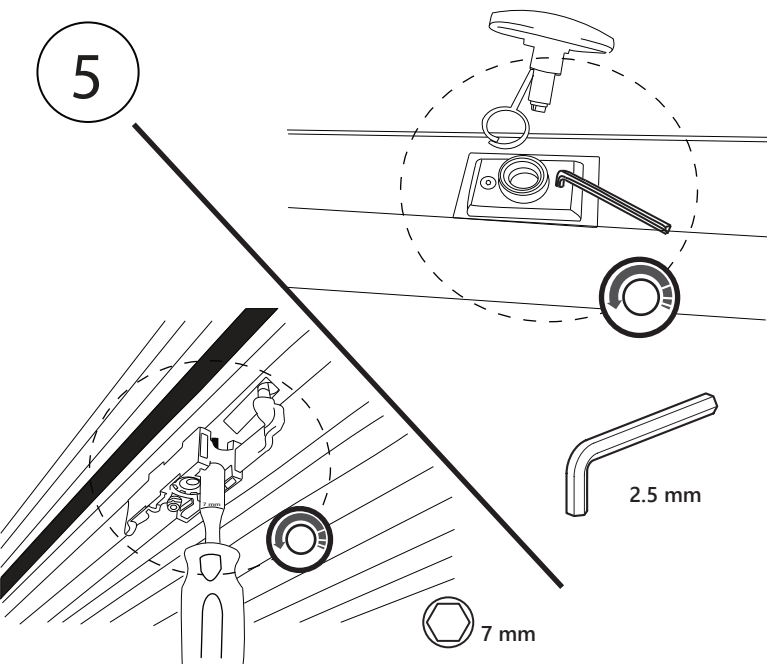

1

2

3

4

5

6

Aluminum Roller Lid-Shutter (SOT-ROLL Series by Tessera4x4)

Customer Service: +30 (210) 5541161, +30 (210) 5541154 (08:00 - 16:00 EET)