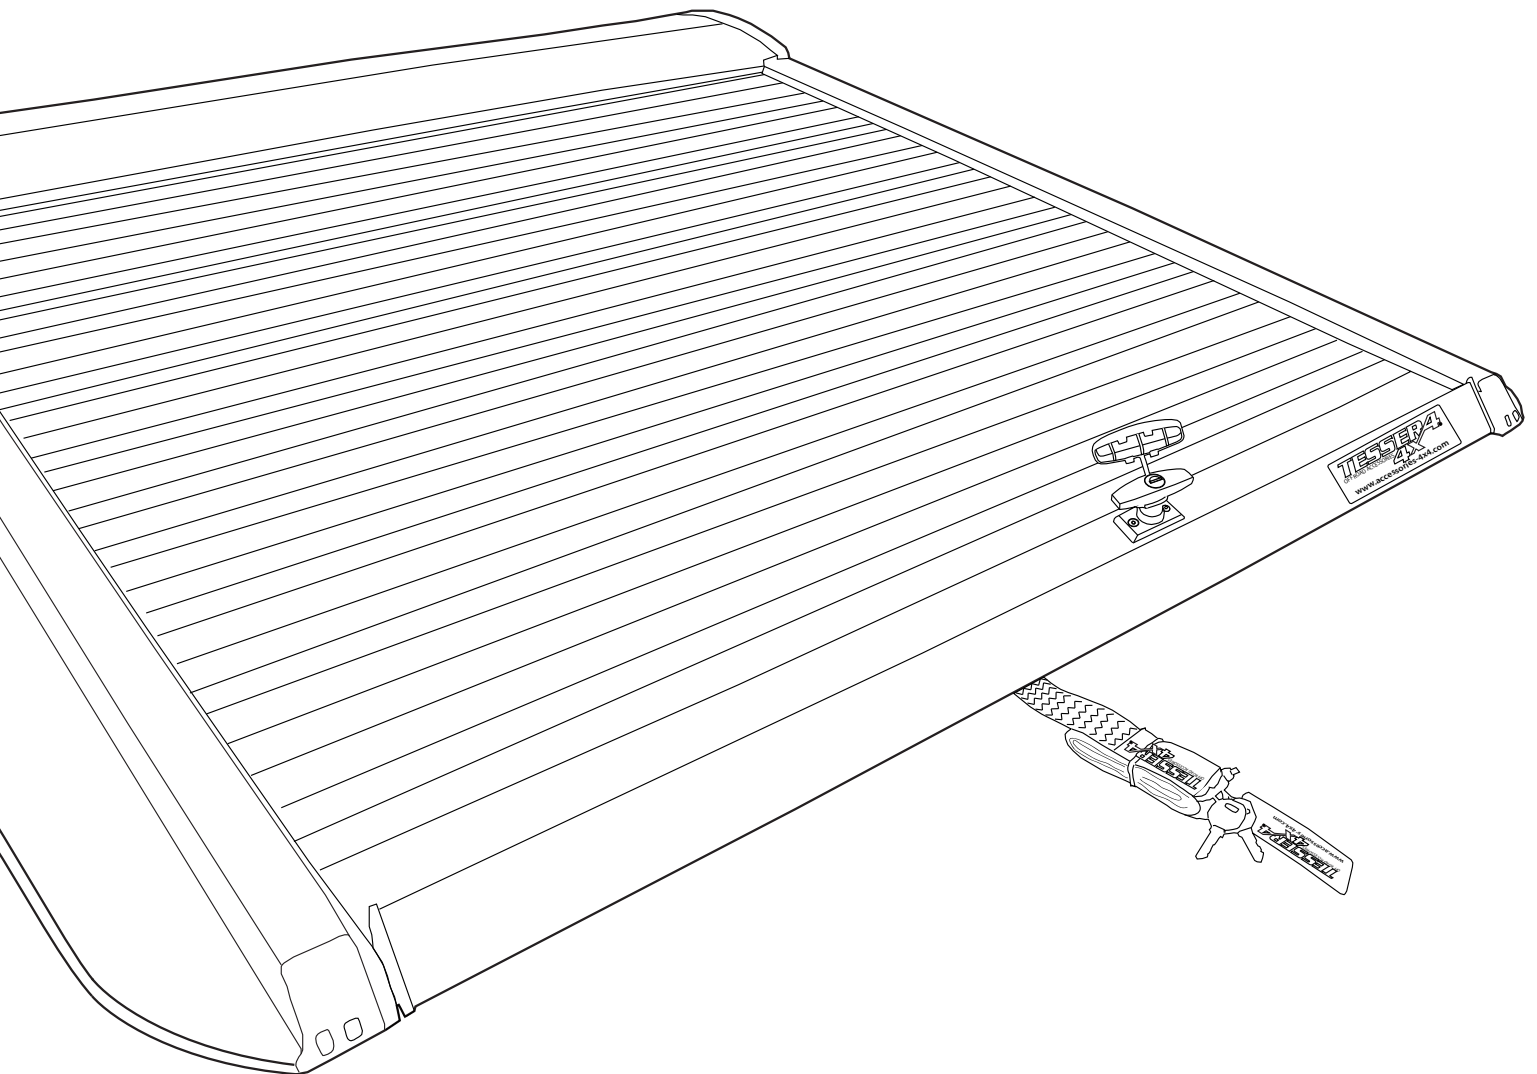

1

2

3

4

5

6

Aluminum Roller Lid-Shutter (SOT-ROLL Series by Tessera4x4)

Customer Service: +30 (210) 5541161, +30 (210) 5541154 (08:00 - 16:00 EET)