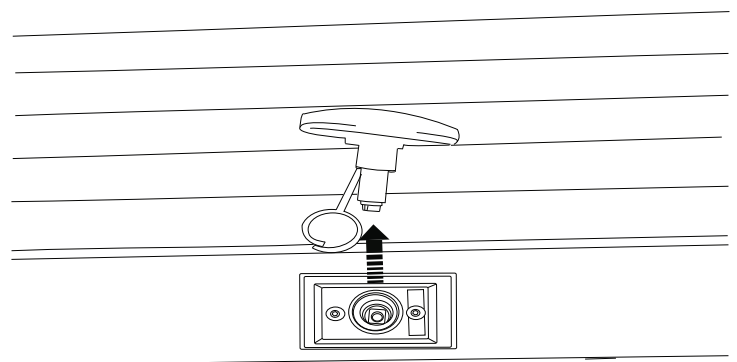

1

2

3

4

5

6

Aluminum Roller Lid-Shutter (SOT-ROLL Series by Tessera4x4)

Customer Service: +30 (210) 5541161, +30 (210) 5541154 (08:00 - 16:00 EET)